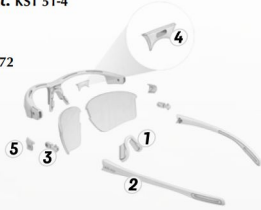

sizes

| | | | |
|-----------------|-------------|------------|--|
| sizes | S, L | lenses | S: 66*46 (2395 mm²) L: 70*49 (2712 mm²) |
| temple | S/L: 120 mm | base | 8 |
| inclination | S/L: 15° | nosebridge | S/L: 10 mm |
| face-form-angle | S/L: 2*26° | ⊙ weight | 27 g |

spare parts

- 1 nose bridge int. KST 51 / ext. KST 51-4
- 2 temple B 0698
- 3 inclinor AC 570
- 4 cover clip-in fixation AC 572
- 5 logo part AC 561

packaging

- hardcase SHE 244
- microfiber bag SHS 44
- microfiber bag for spare lenses SHS 45
- box FK 181

add-ons

- head strap
S: BB 49-S (20 cm)
L: BB 49-L (23 cm)
- float AC 559

prescription

Direct glazing
e020 70 + color code + 000S/L

Clip-in rimless
e900 chassis (bridge) for glazing
e901 clip-in (bridge) + demolens