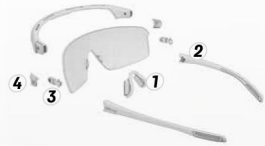

## sizes

sizes	S, L	base	6
temple	S/L: 120 mm	Ø weight	30,5 g
inclination	S/L: 15°		

## spare parts

- 1 nose bridge int. KST 87 / ext. KST 51-4
- 2 temple B 0698
- 3 inclininator AC 570
- 4 logo part AC 561