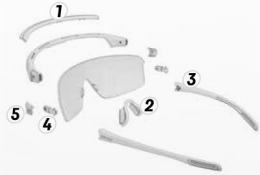

## sizes

sizes	S, L	base	6
temple	S/L: 120 mm	Ø weight	32 g
inclination	S/L: 15°		

## spare parts

- 1 sweat bar S/L: BL 340
- 2 nose bridge int. KST 87 / ext. KST 51-4
- 3 temple B 0698
- 4 inclinator AC 570
- 5 logo part AC 561

## add-ons

- head strap**  
S: BB 49-S (20 cm)  
L: BB 49-L (23 cm)
- float AC 559**